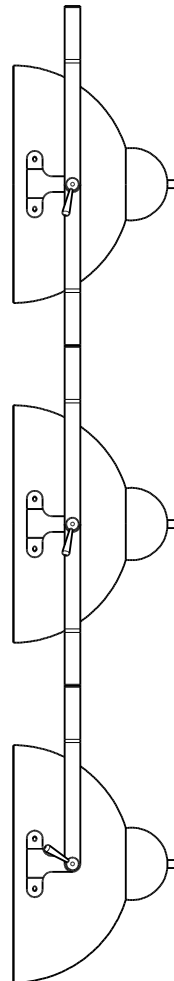

measurements are target values

Product:	retro-look luminaire 60W dia: 38
Code:	ARADRED38

double bracket 180°

double bracket floorstand

double / single bracket assembly

measurements are target values

Product:	retro-look luminaire 60W dia: 38
Code:	ARADRED38