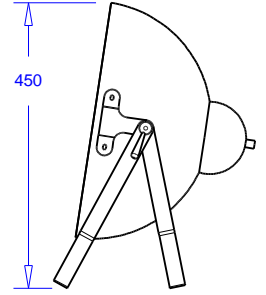

measurements are target values

Product:	retro-look luminaire 60W dia: 38
Code:	ARADRED38

double bracket 180°

double bracket floorstand

double / single bracket assembly

measurements are target values

Product:	retro-look luminaire 60W dia: 38
Code:	ARADRED38