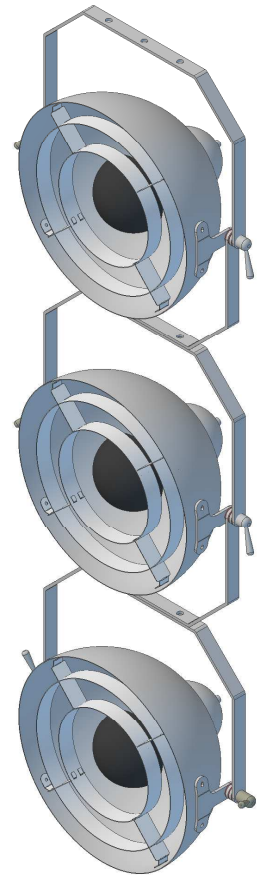

measurements are target values

Product:	retro-look luminaire 60W dia: 38
Code:	ARADRED38

double bracket 180°

double bracket floorstand

double / single bracket assembly

measurements are target values

Product:	retro-look luminaire 60W dia: 38
Code:	ARADRED38