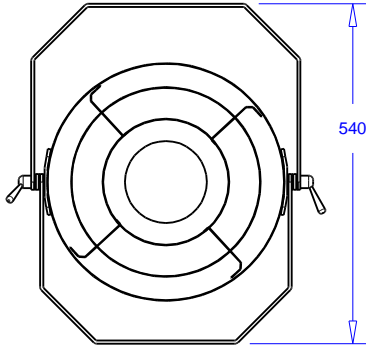

measurements are target values

Product:	retro-look luminaire 60W dia: 38
Code:	ARADRED38

double bracket 180°

double bracket floorstand

double / single bracket assembly

measurements are target values

Product:	retro-look luminaire 60W dia: 38
Code:	ARADRED38