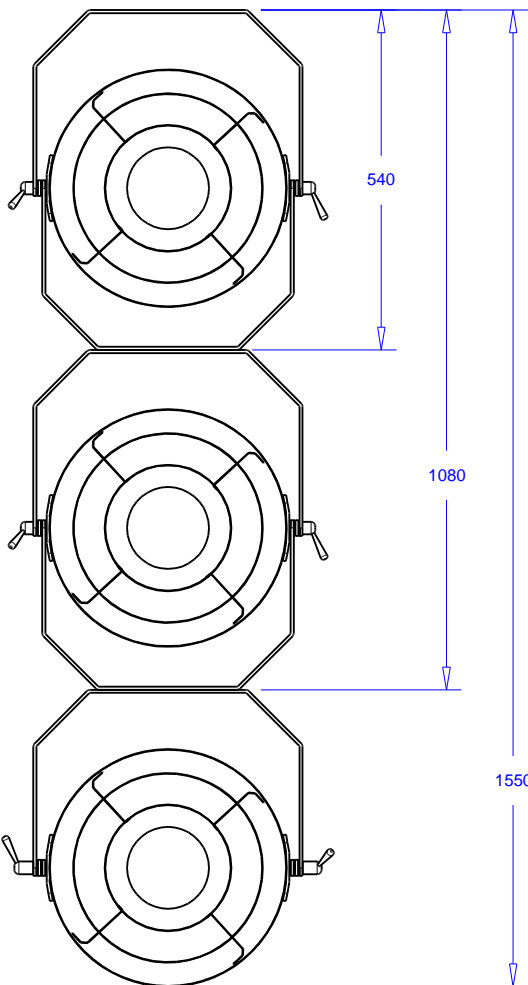

measurements are target values

Product:	retro-look luminaire 60W dia: 38
Code:	ARADRED38

double bracket 180°

double bracket floorstand

double / single bracket assembly

measurements are target values

Product:	retro-look luminaire 60W dia: 38
Code:	ARADRED38