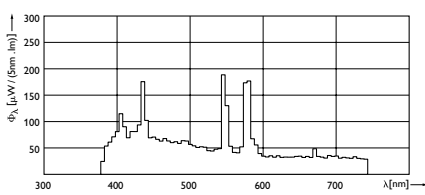

Dimensional drawing

MSR Gold™ MiniFastFit

MSR GOLD 700/2 MiniFastFit

Product	D	O	L	L	L	C	F	F	F
MSR Gold™ 700/2 MiniFastFit 1CT/4	23.2 mm	3.8 mm	55 mm	57 mm	56 mm	112 mm	36.5 mm	36 mm	35.3 mm

Photometric data