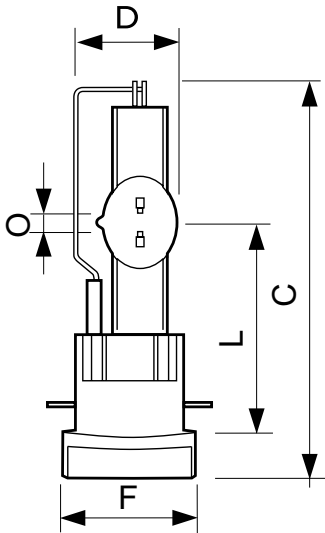

• Mechanical and Housing

Cap-Base Information	PGJX28
----------------------	--------

• Luminaire Design Requirements

Bulb Temperature (Max)	950 °C
Pinch Temperature (Max)	500 °C

• Product Data

Full product code	871829122117300
Order product name	MSR Gold™ 700/2 MiniFastFit 1CT/4
EAN/UPC - Product	8718291221173
Order code	928199905115
Numerator - Quantity Per Pack	1
Numerator - Packs per outer box	4
Material Nr. (12NC)	928199905115
Net Weight (Piece)	0.052 kg

Dimensional drawing

MSR Gold™ MiniFastFit

MSR GOLD 700/2 MiniFastFit

Product	D	O	L	L	L	C	F	F	F
MSR Gold™ 700/2 MiniFastFit 1CT/4	23.2 mm	3.8 mm	55 mm	57 mm	56 mm	112 mm	36.5 mm	36 mm	35.3 mm

Photometric data