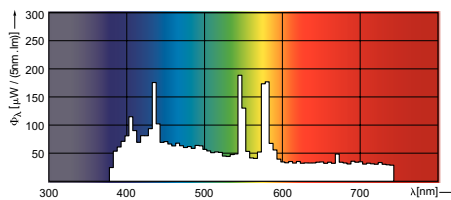

Dimensional drawing

MSR Gold™ MiniFastFit

MSR GOLD 700/2 MiniFastFit

Product	D	O	L	L	L	C	F	F	F
MSR Gold™ 700/2 MiniFastFit 1CT/4	23.2 mm	3.8 mm	55 mm	57 mm	56 mm	112 mm	36.5 mm	36 mm	35.3 mm

Photometric data